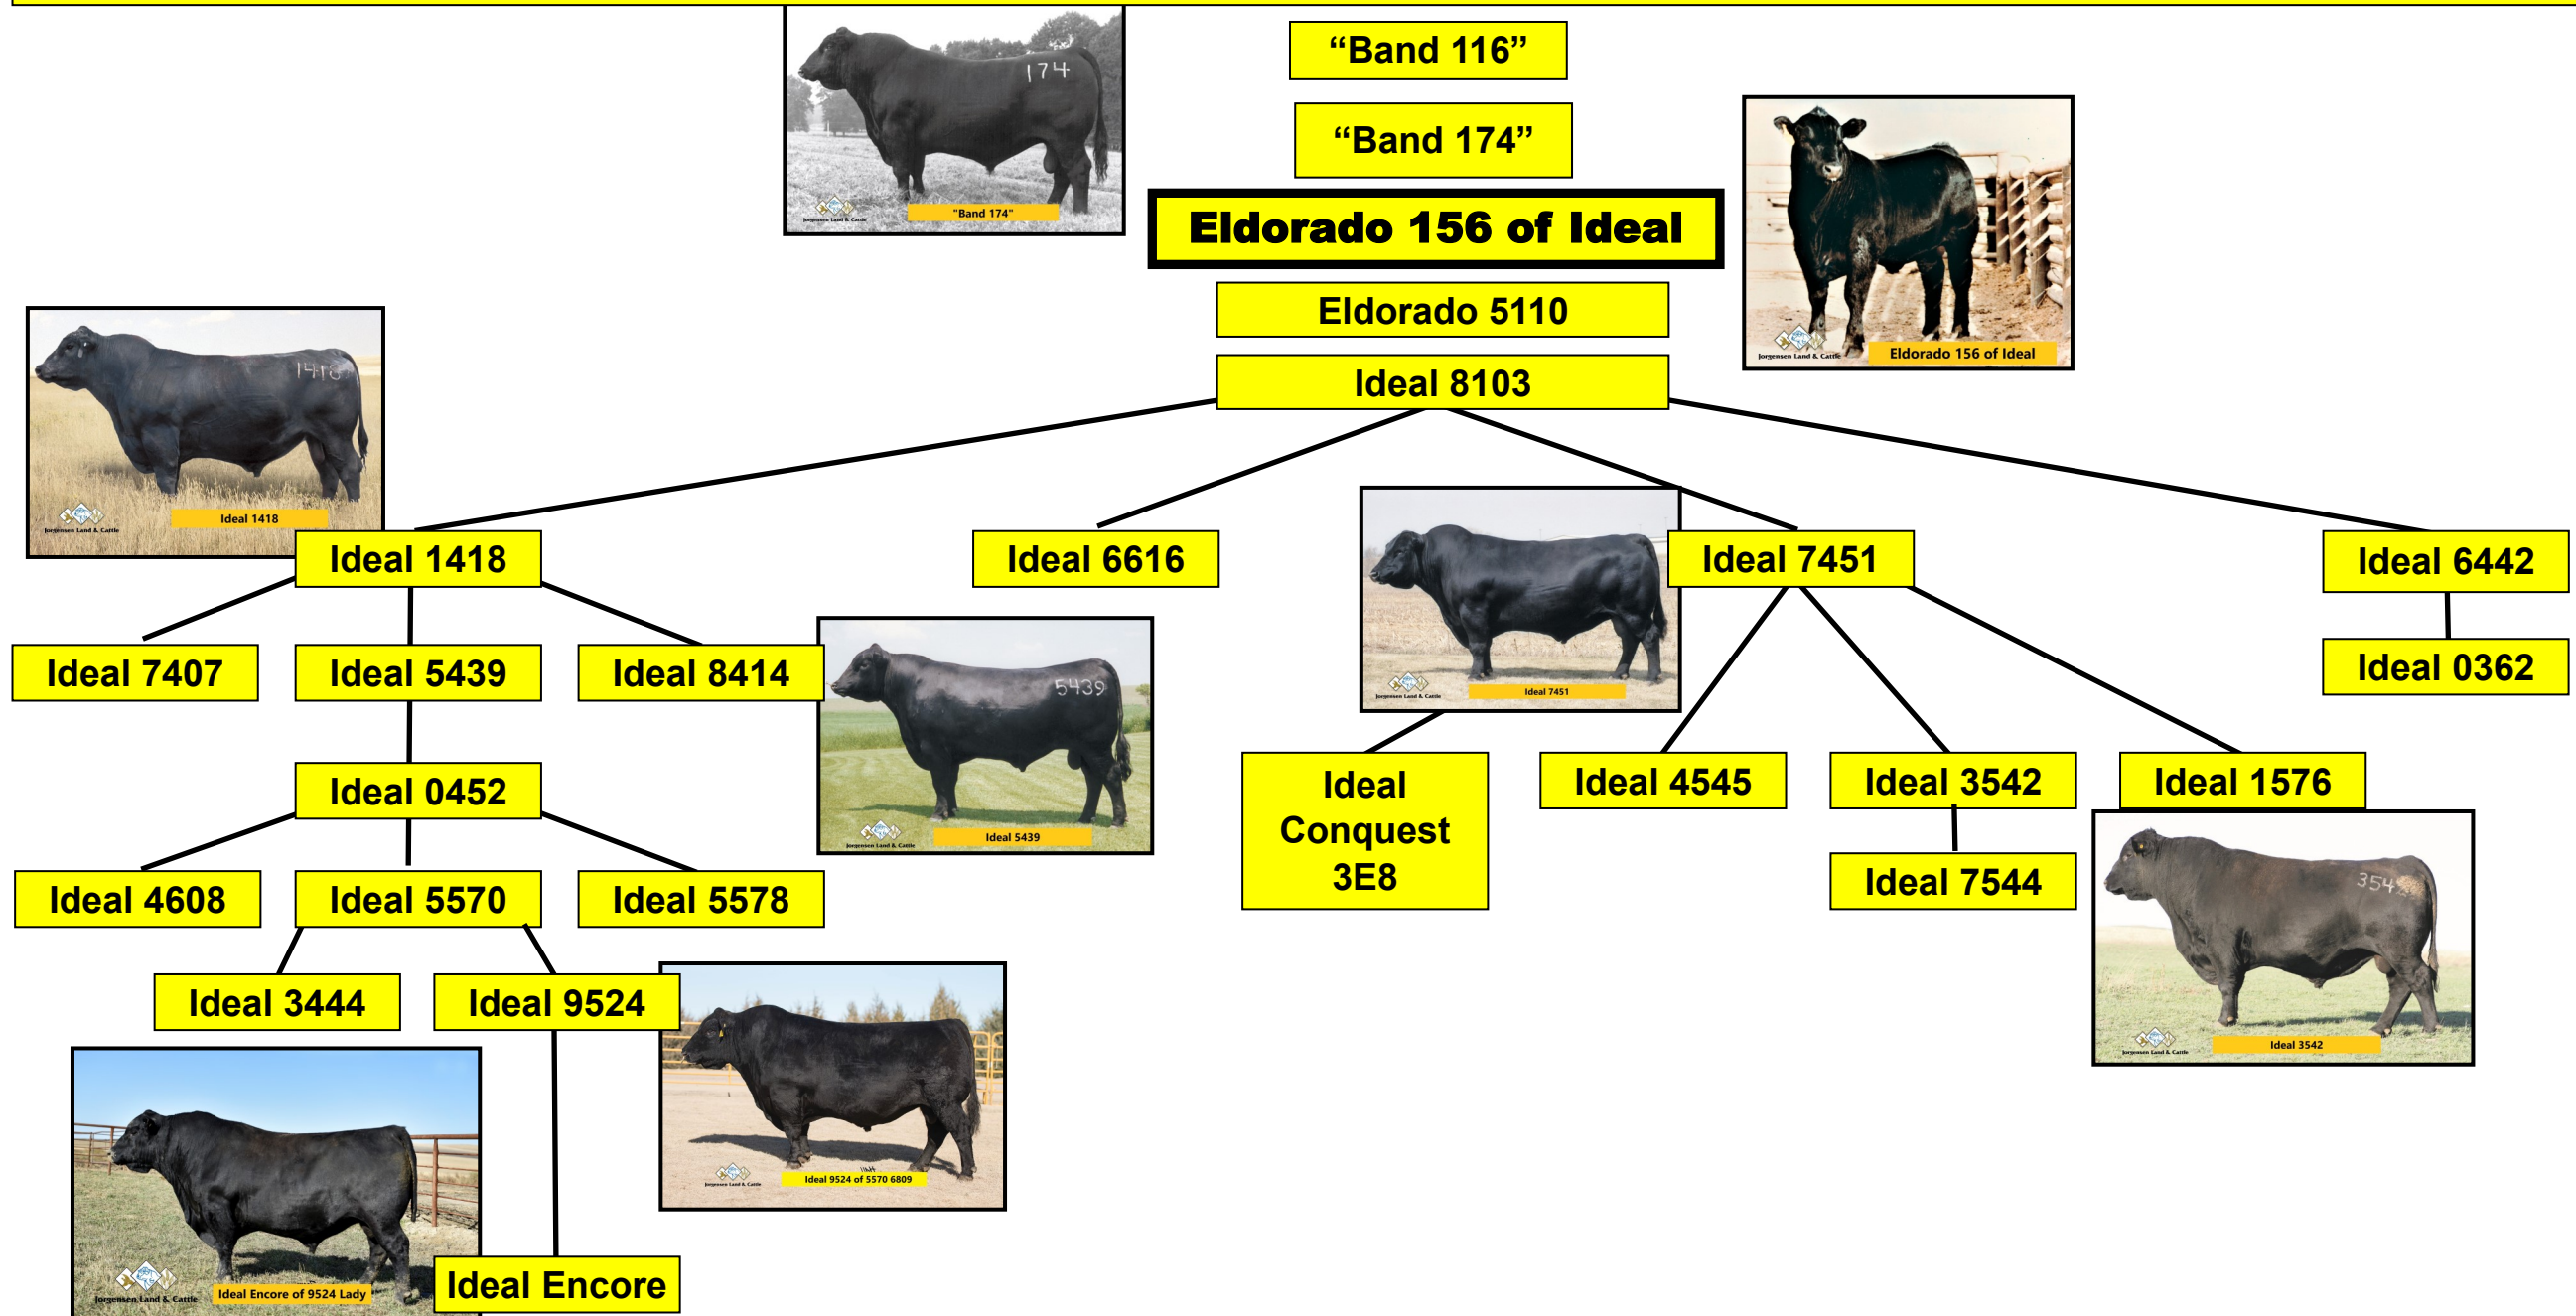

Eldorado Sire Line

Eldorado Sire Line

Eldorado Sire Line

Eldorado 156 of Ideal was a long-spined, true performance Pathfinder Sire who left his mark on this herd and many others. Today, nearly 40 years after his birth, his progeny still hold impressive weaning and yearling weight ratios of 102 and 103, respectively. The Eldorado line developed a well earned reputation for growth and maternal traits.

The dam of Eldorado 156 posted ratios of 108 for weaning weight and 105 for yearling weight. His daughters earned a combined 101 WW ratio, and one of his full sisters was Top Selling Female in 1989, selling to Beartooth for \$25,000. Today, a ride through our herd will cause you to notice the broody yellow-tag cows sired by Ideal 3542 and Ideal 9524, and we are impressed by the young daughters of Ideal Encore.

Genetic Contributions: Length of Body, Growth, Outstanding Females